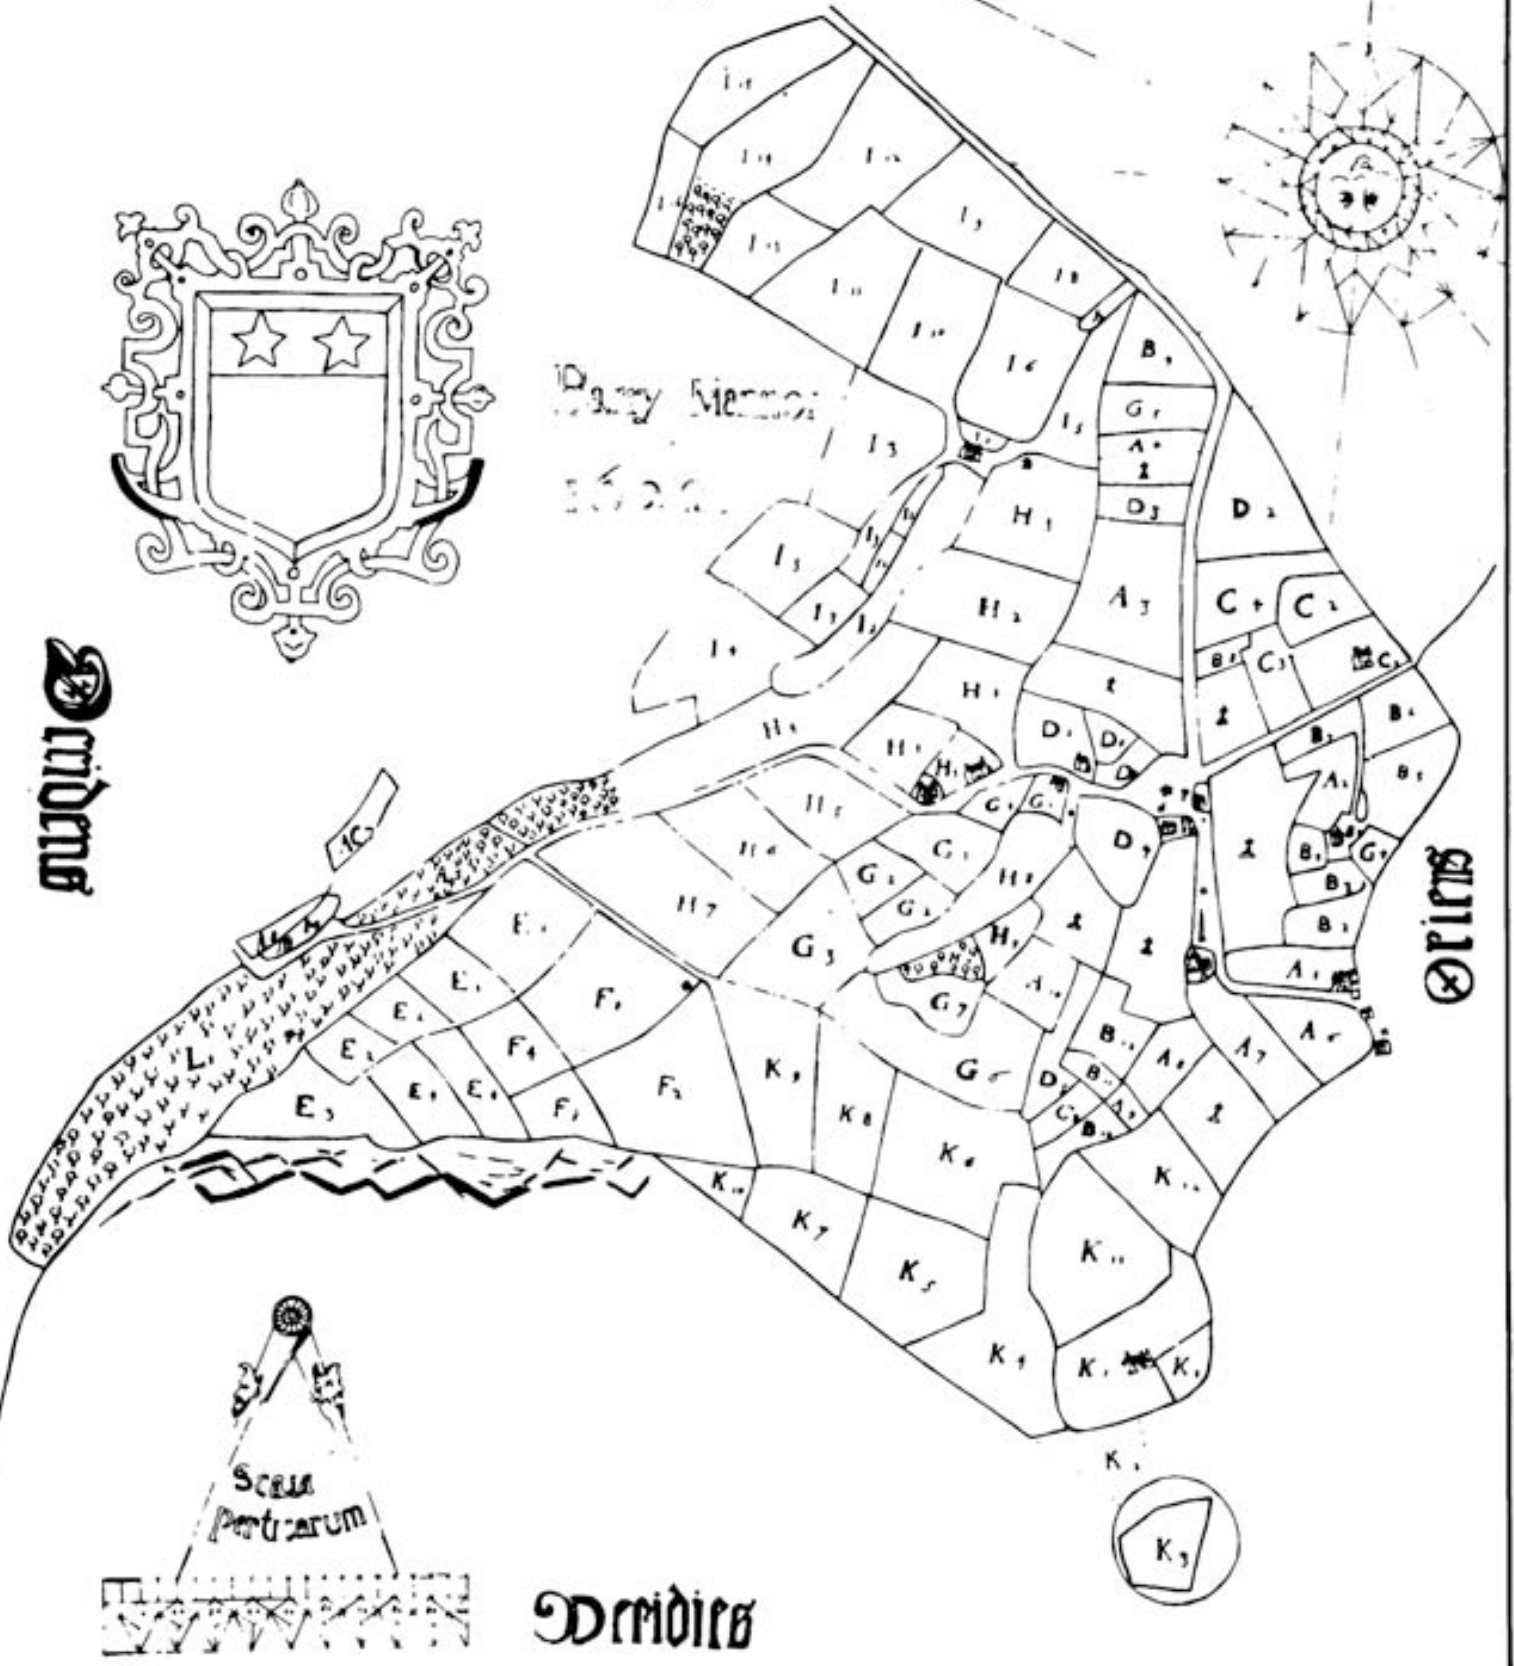

Septentrio

Barry Manor

1622

Occidens

Ortus

Meridies

Map of Barry Manor in 1622 by Evans Mouse, based on original in Glamorgan Record Office

(Source: H.J. Evans.)  
From: Tudor Wales