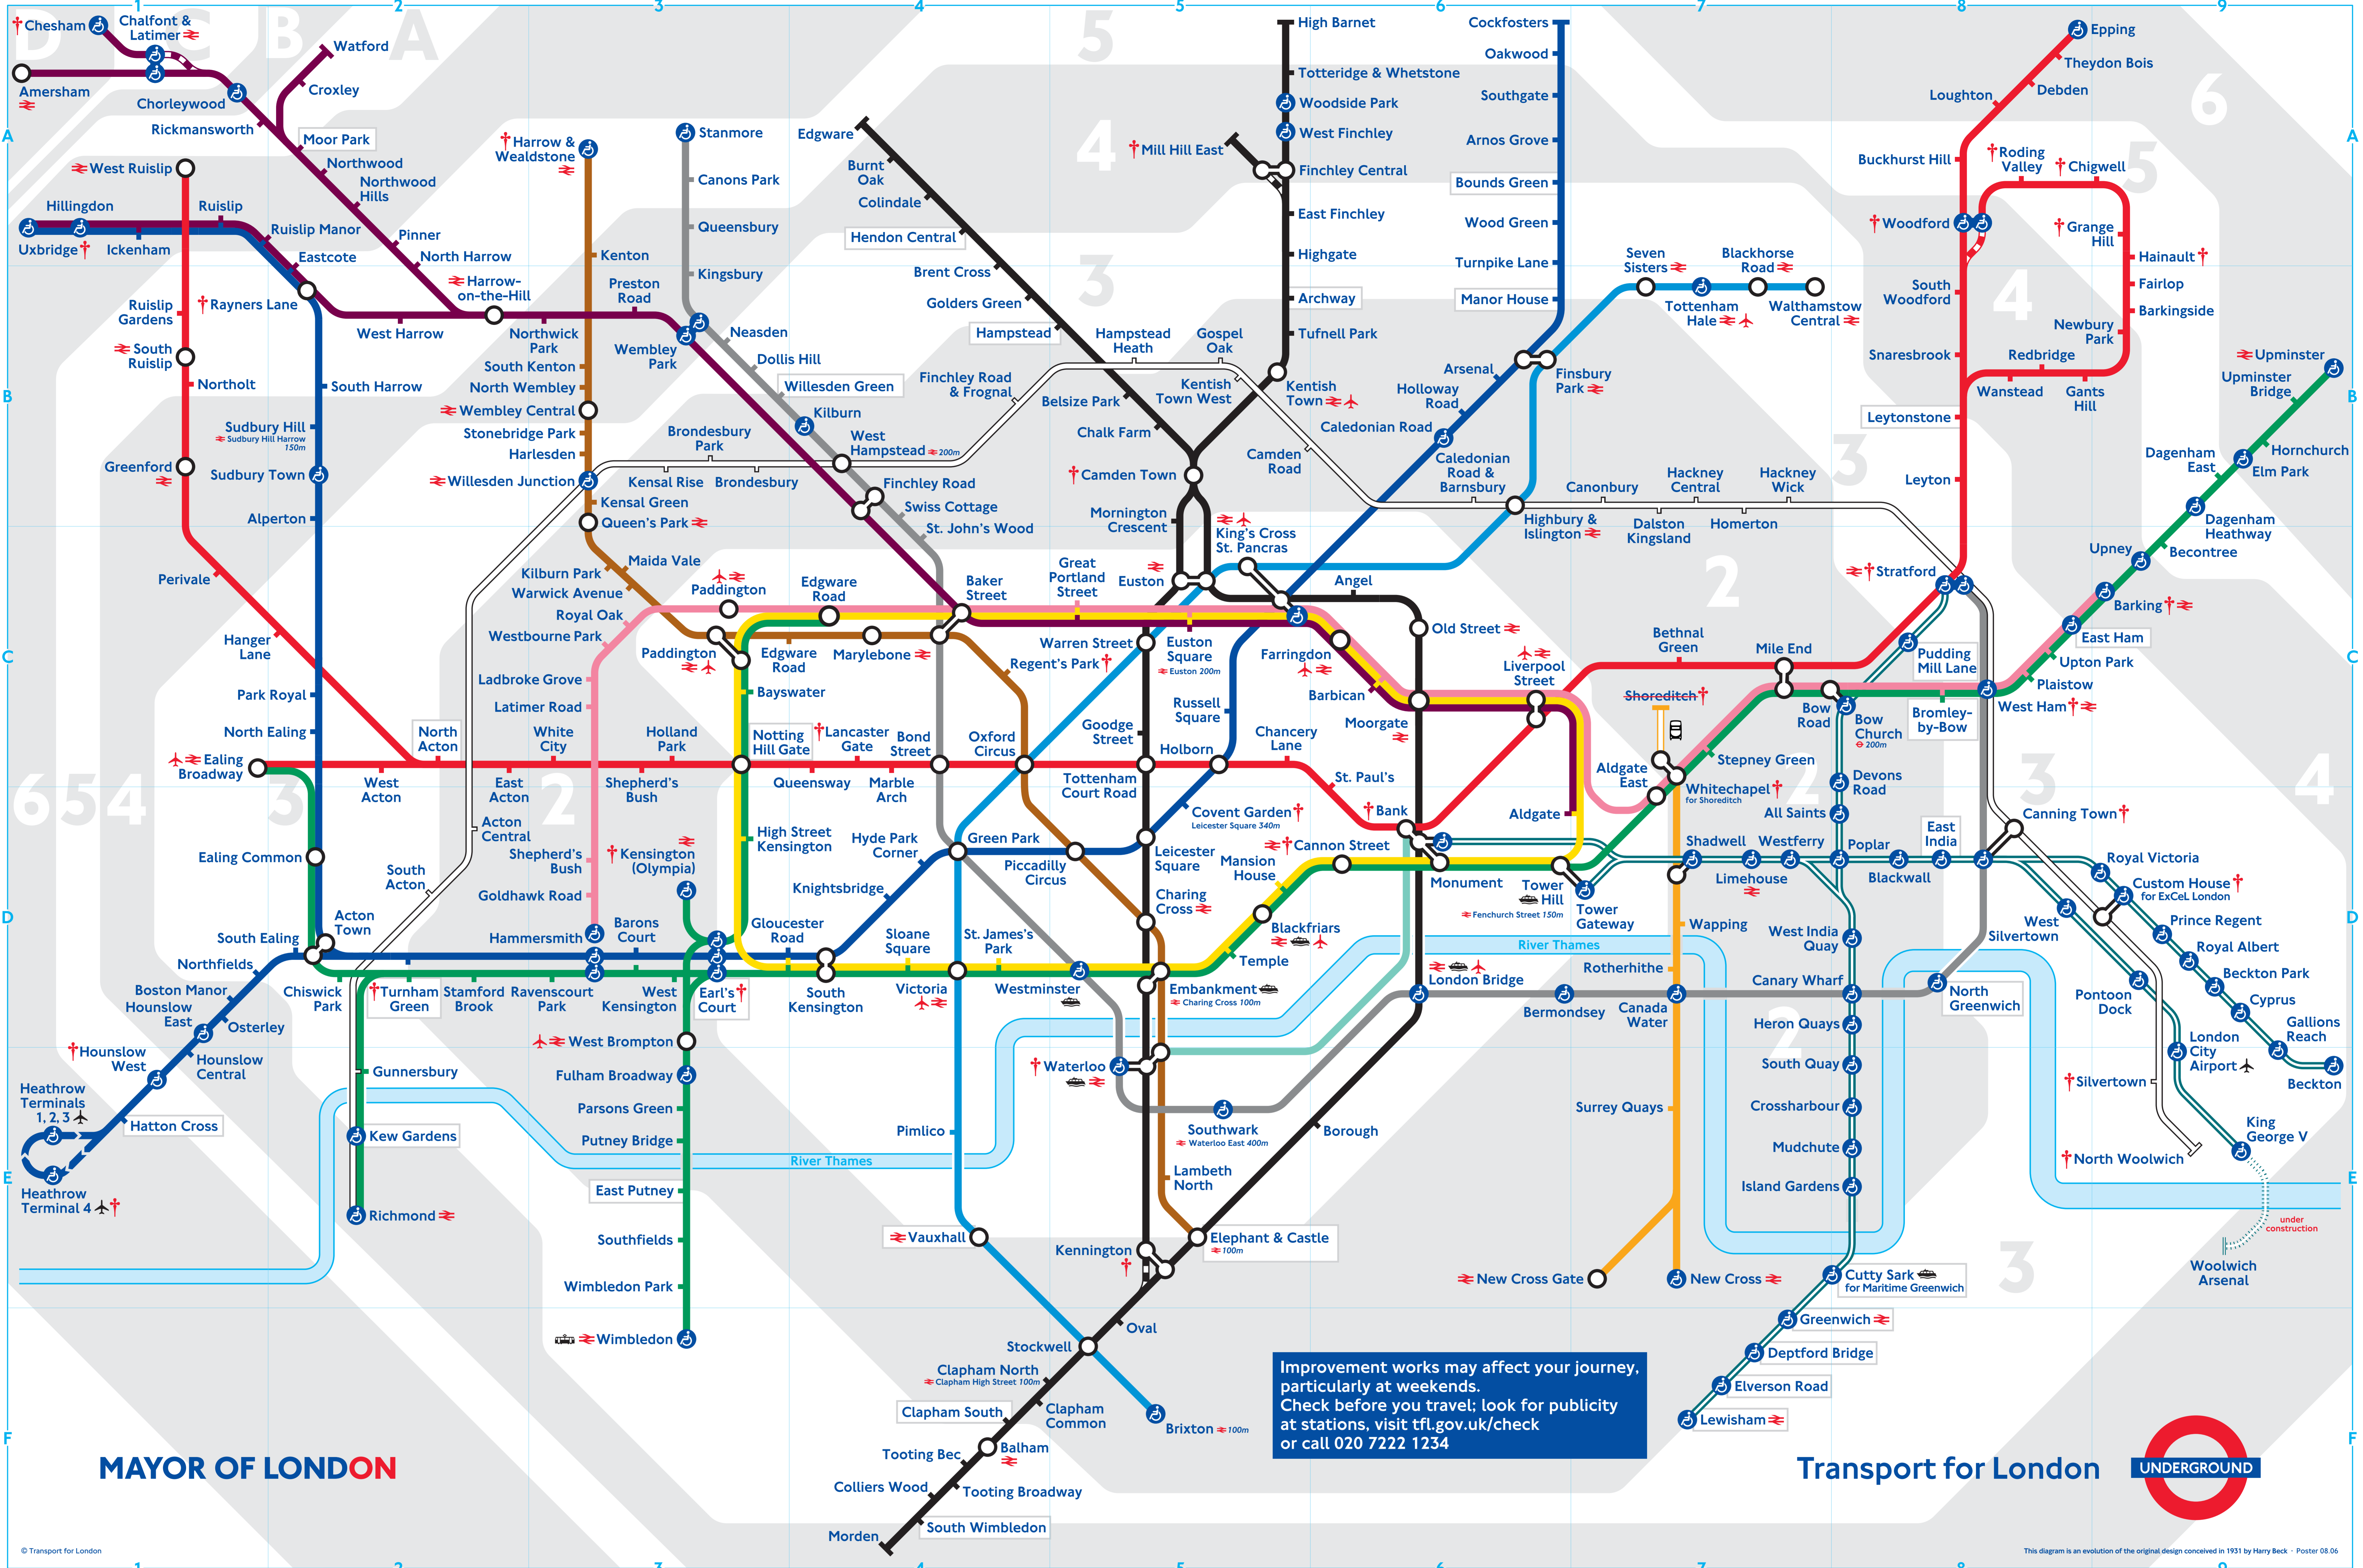

Tube map

Sponsored by

- Bakerloo
- Central
- Circle
- District
- East London
- Hammersmith & City
- Jubilee
- Metropolitan
- Northern
- Piccadilly
- Victoria
- Waterloo & City
- DLR
- Under construction
- National Rail

- Interchange stations
- Step-free access from the platform to the street
- Connections with National Rail
- Check before you travel. See index below
- Connections with riverboat services
- Connection with Tramlink
- Location of Airport
- Interchange for Airport
- Replacement bus service
- Bicycle parking
- Car parks
- Toilets on site/nearby
- Travel Information Centres

- **D** Station in Zone D
- **C** Station in Zone C
- **B** Station in Zone B
- **A** Station in Zone A
- **6** Station in Zone 6 and Zone A
- **5** Station in Zone 5
- **4** Station in Zone 4
- **3** Station in Zone 3
- **2** Station in Zone 2
- **1** Station in Zone 1

24 hour travel information
020 7222 1234

Website
tfl.gov.uk

Textphone
020 7918 3015

To get one taxi and two local licensed minibuses call HOME to 60835